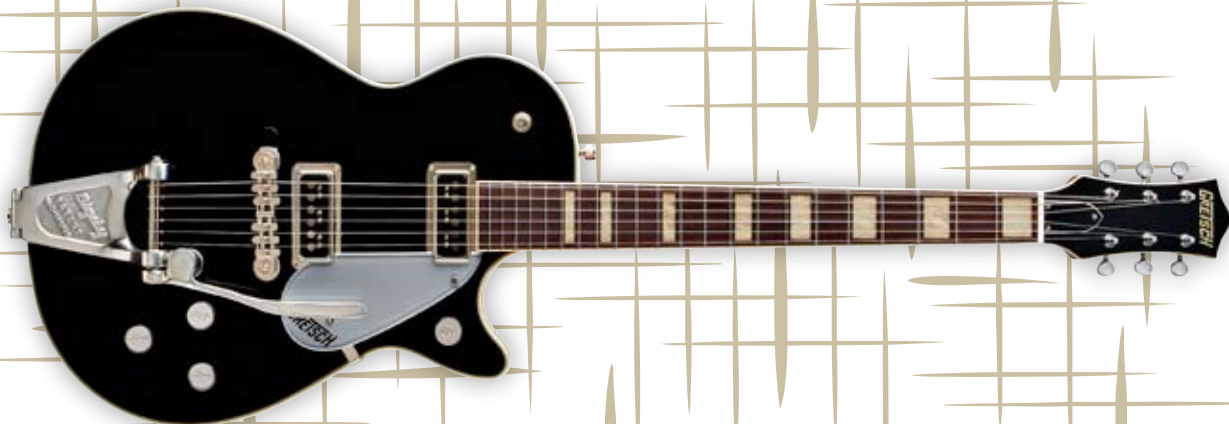

PROFESSIONAL COLLECTION

DUO JET™ MODELS

G6128T-DSV Duo Jet™

Cat man! Reminiscent of the original Duo Jet™ of the mid- '50s, the G128T-DSV features twin DynaSonic™ single-coil pickups, Bigsby® B3CBST vibrato tailpiece with stationary handle, nickel-plated Gretsch® Synchro-Sonic™ bridge and vintage wide-block inlays. Finished in nitrocellulose lacquer Mahogany Stain with Black top.

240-0411-806 G6128T-DSV Duo Jet™ with Fixed Arm Bigsby®, Rosewood Fretboard, Black Lacquer

$3,625.00