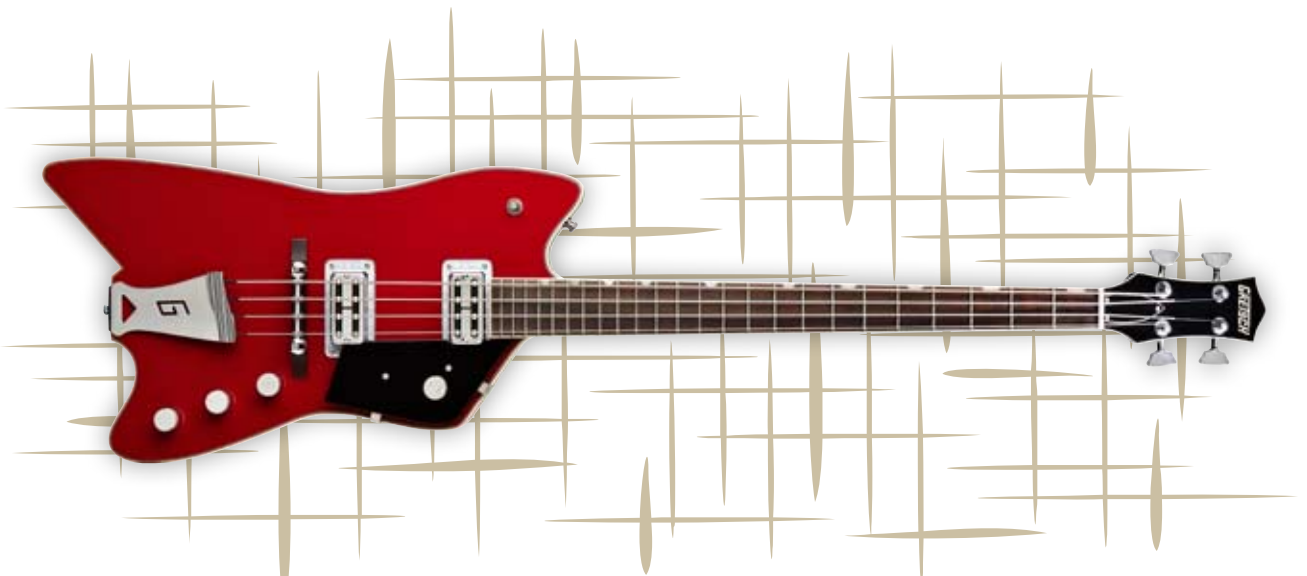

G6199B Billy-Bo Jupiter Thunderbird Bass

The science project gone wrong continues with Billy Gibbons and Bo Diddley starring as the mad scientists - throwing their concoction together to create the ultimate bass. The "Billy-Bo" Jupiter Thunderbird Bass is as down and dirty as you want to be or as mellow as a Sunday morning. Specs include TV Jones® Thunder'Tron™ pickups, Space Control™ bridge assembly, Sperzel® machine heads, and a vibe that is so over the top it will have space aliens dancing the alligator.

241-0516-815 G6199 Billy Bo Jupiter Thunderbird Bass, Rosewood Fretboard, Firebird Red, "G" Cutout Tailpiece

$3,600.00

GRETSCH