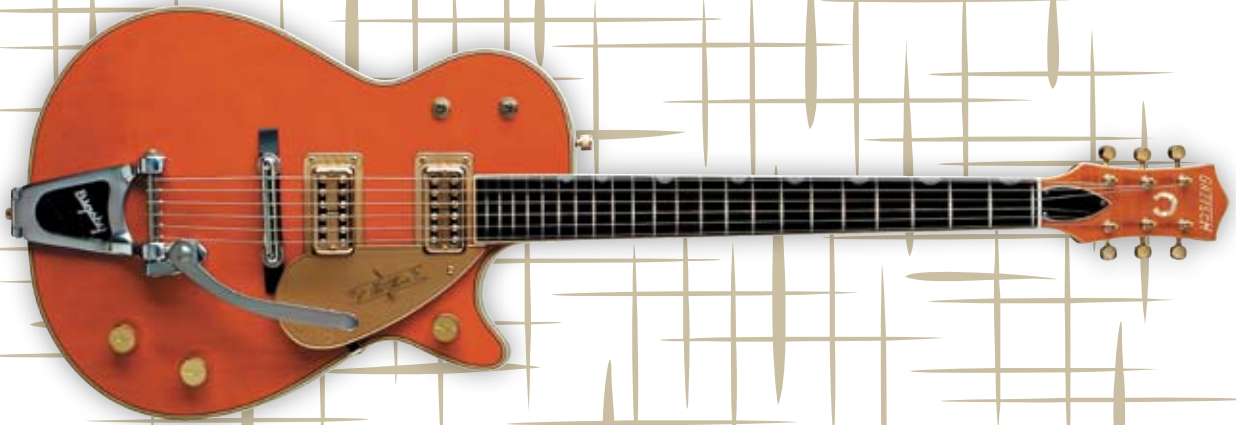

G6121-1959 Chet Atkins Solid Body

For ultra fine tone projection and sustain, the G6121-1959 Chet Atkins Solid Body is unbeatable. Features include select mahogany chambered body, one piece mahogany "Action Flow" neck, dual High-Sensitive Filter Tron™ pickups, Bigsby® B3C vibrato tailpiece, and Gretsch® "rocking" bar bridge. Finished in mahogany stain with vintage orange top.

240-0541-822 G6121-1959 Chet Atkins Solid Body, Ebony Fretboard, Western Maple, Bigsby® Tailpiece

$3,525.00

GRETSCH®