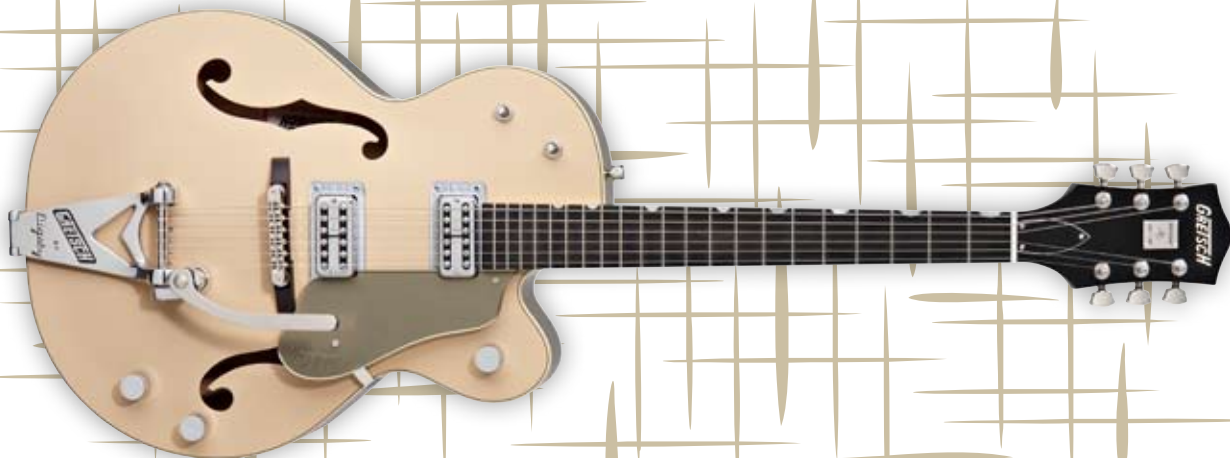

240-1008-863 G6196TSP-BY Country Club™, Rosewood Fretboard, Bamboo Yellow

\$3,900.00

G6196TSP-2G Country Club™

Two-tone opulence is one way to describe this supreme specimen, which has a top finished in smoky gray and metallic violet-finished back and sides. The lavish gold hardware is second only to the responsive sonic voice produced by dual DynaSonic™ pickups and the vintage-style parallel bracing and sound post. With stair-step button Grover® Imperial tuners, a rosewood fretboard, Bigsby® B6G tailpiece, 2.75"-deep three-ply maple hollow body and a Synchro-Sonic™ bridge, this Club is splendor itself.

240-1009-874 G6196TSP-2G Country Club™, Rosewood Fretboard, 2-Tone Grey

\$4,100.00

GRETSCH

PROFESSIONAL COLLECTION

ANNIVERSARY™ MODELS

G6118T-LTV 125th Anniversary™

In celebration of the 125th Anniversary of the Gretsch® Company and maintaining a legacy that has lasted 5 decades, the tradition of the ANNIVERSARY™ model continues. To commemorate this historic event, a very special instrument was created that will sure to be an instant classic. Merging time proven Gretsch elements from the past with NEW concepts seemed to be a fitting way to pay tribute. Chosen for its rarity, the Gretsch color Jaguar Tan was selected for the body top with metallic gold for its sides & back. For ideal resonates & tone, 3-ply laminated maple construction for the entire body was maintained. As Fred Gretsch III says, "That's the way my father made 'em in Brooklyn, New York." This is also why the Brooklyn era Gretsch guitars are the most sought after in the world. Also featured is the new ML bracing, which produces an open, rich tone.