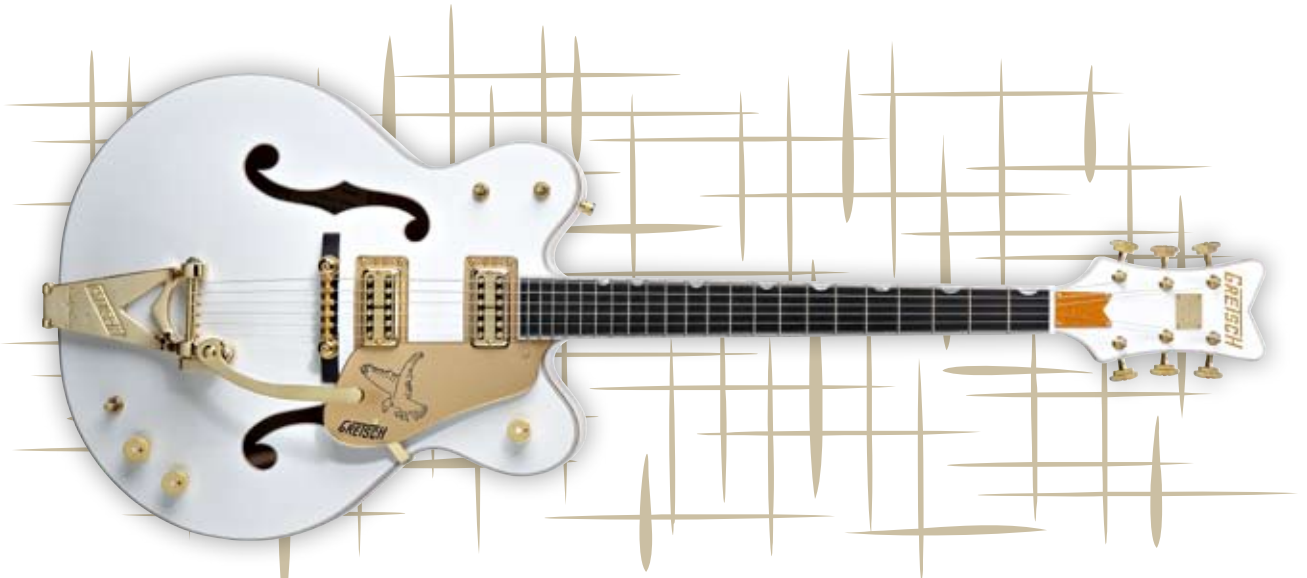

G6136DC White Falcon™ Double Cutaway

The most beautiful guitar made! Just like the 1962 ad said, It is the ultimate guitar! This beauty features dual Filter'Tron™ pickups, B6G Bigsby® vibrato tailpiece, Neo-Classic™ fingerboard inlays, Grover® Imperial™ tuners, and deluxe cool white back pad for extra comfort.

240-1430-805 G6136DC White Falcon™ Double Cutaway, Ebony w/ Floating Fingerboard Extension Fretboard, White

$4,425.00

GRETSCH®