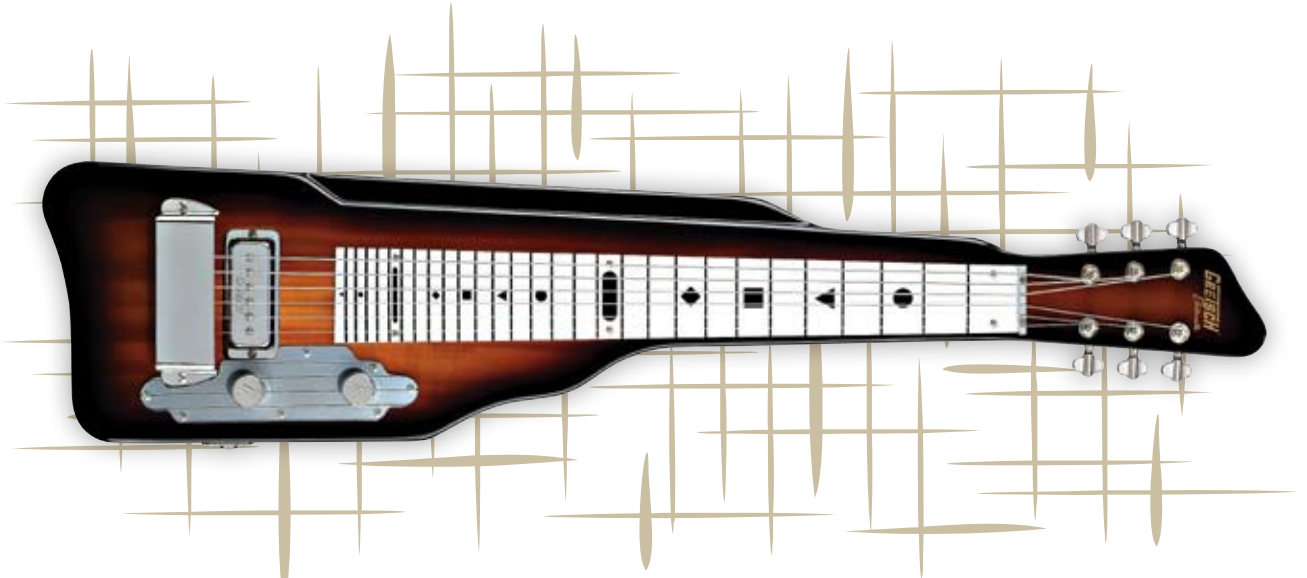

LAP STEEL MODELS

Lap Steel

A smooth sonic blast from the past. This lap steel reproduces the unmistakably rich tones of an electric Hawaiian guitar. Measuring 33 1/2" x 7 1/2" x 1 1/2", these beauties feature a chrome single-coil pickup, plus volume and tone controls.

251-5902-552 G5700 Lap Steel, White Plastic Fretboard, Tobacco

$500.00

251-5902-518 G5715 Lap Steel, White Plastic Fretboard, Black Sparkle

$500.00

GRETSCH®