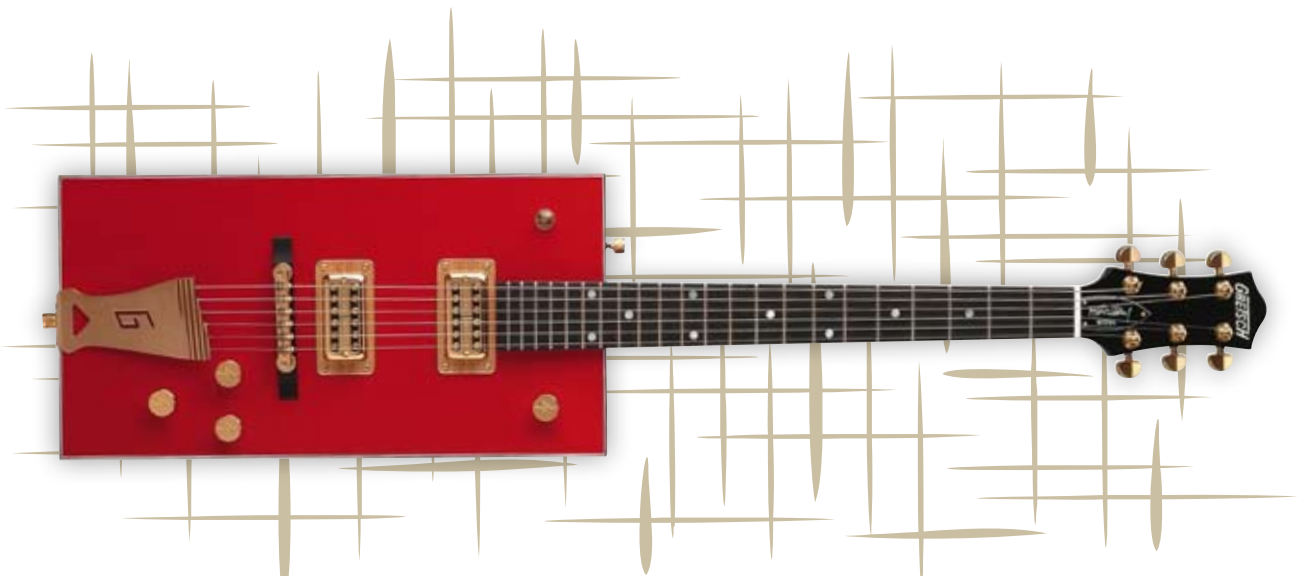

G6138 Bo Diddley

For more than five decades, Bo Diddley has been turning heads with his great chops, incredible showmanship and outrageous guitars. Now it's your turn! The G6138 is a faithful reproduction of the famous rectangle-shaped guitar Gretsch® built for Diddley back in 1958. Made of alder and five-ply maple, the eye-catching Firebird Red semi-hollow body features two High Sensitive Filter'Tron™ pickups, Adjusto-Matic™ bridge, "G" cutout tailpiece and plenty of gold hardware. The three-piece rock maple neck has an ebony fingerboard with dot pearl inlays, a 1957-style headstock and a special Bo Diddley signature on the truss rod cover.

241-0102-815	G6138 Bo Diddley, Ebony Fretboard, Firebird Red	$3,025.00

GRETSCH