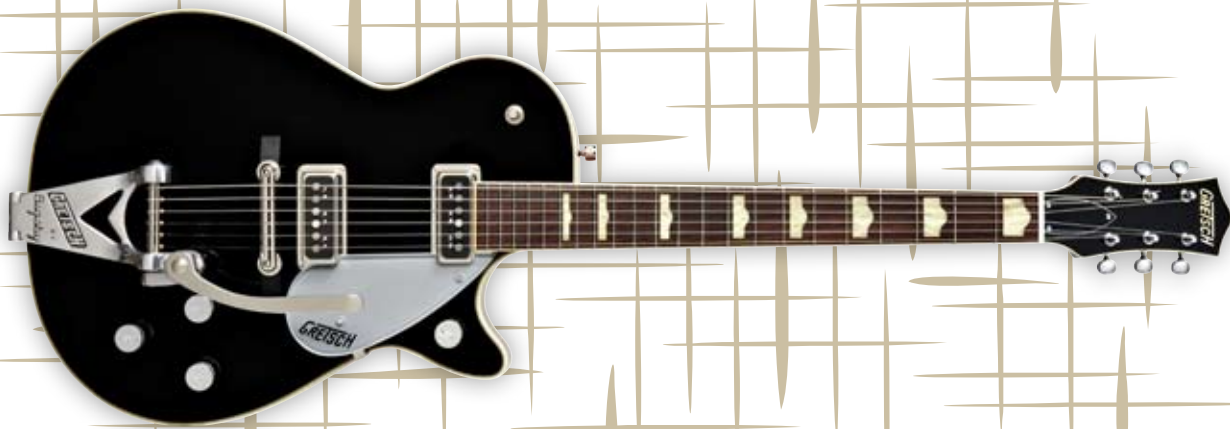

G6128TDS Duo Jet™

From the depths of the Cavern, the Duo Jet™ is back ... again! Brilliant DynaSonic™ single-coil pickups, "rocking bar" bridge, Bigsby® B6C vibrato tailpiece and aged binding and inlays make this a hard-rocking retro rocket with voluminous vintage vibe. Finished in Mahogany stain with Jet Black top.

240-0413-806 G6128TDS Duo Jet™ w/ Bigsby®, Rosewood Fretboard, Black

$3,175.00