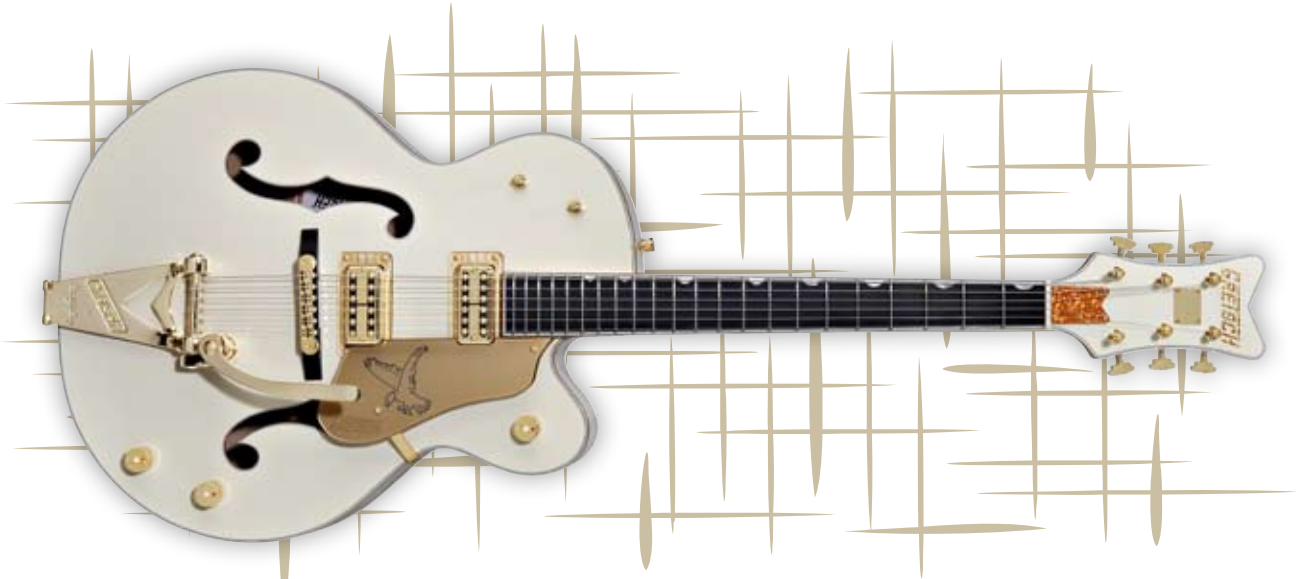

PROFESSIONAL COLLECTION

FALCON™ MODELS

G6136TLTV White Falcon™

You know this is what you've been waiting for! Our souped up Falcon™ is upgraded for the professional in mind, so if you've been looking for TV Jones® Classic pickups, a pinned Adjusto-Matic™ bridge, B6G Bigsby® Vibrato Tailpiece, and Grover® Imperial™ machine heads then this baby is ready for anything you can throw at it including the kitchen sink!

240-1413-805 G6136T-LTV White Falcon™, Ebony Fretboard, Vintage White Laquer

$5,050.00