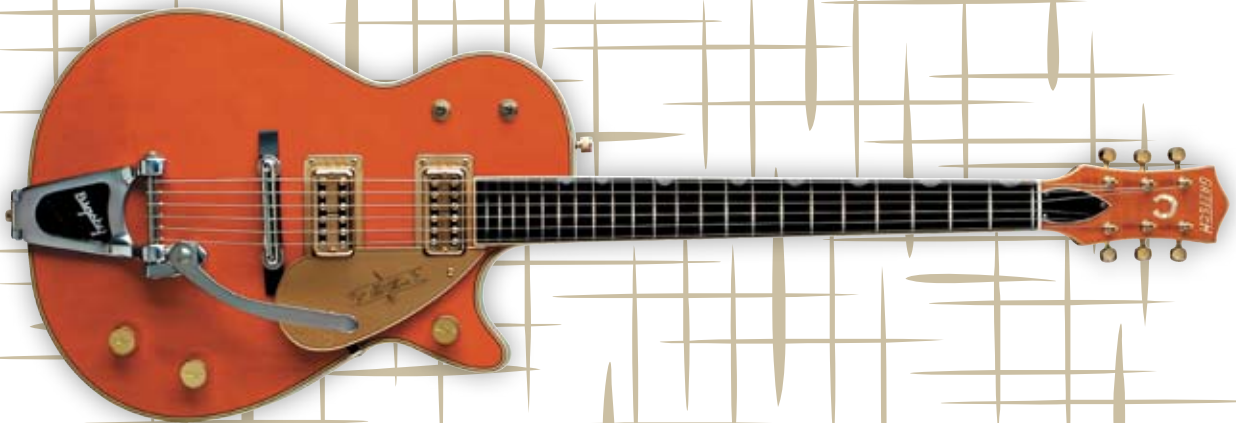

G6121-1959 Chet Atkins Solid Body

For ultra fine tone projection and sustain, the G6121-1959 Chet Atkins Solid Body is unbeatable. Features include select mahogany chambered body, one piece mahogany "Action Flow" neck, dual High-Sensitive Filter Tron™ pickups, Bigsby® B3C vibrato tailpiece, and Gretsch® "rocking" bar bridge. Finished in mahogany stain with vintage orange top.

240-0541-822 G6121-1959 Chet Atkins Solid Body, Ebony Fretboard, Western Maple, Bigsby® Tailpiece

$3,525.00

GRETSCH®