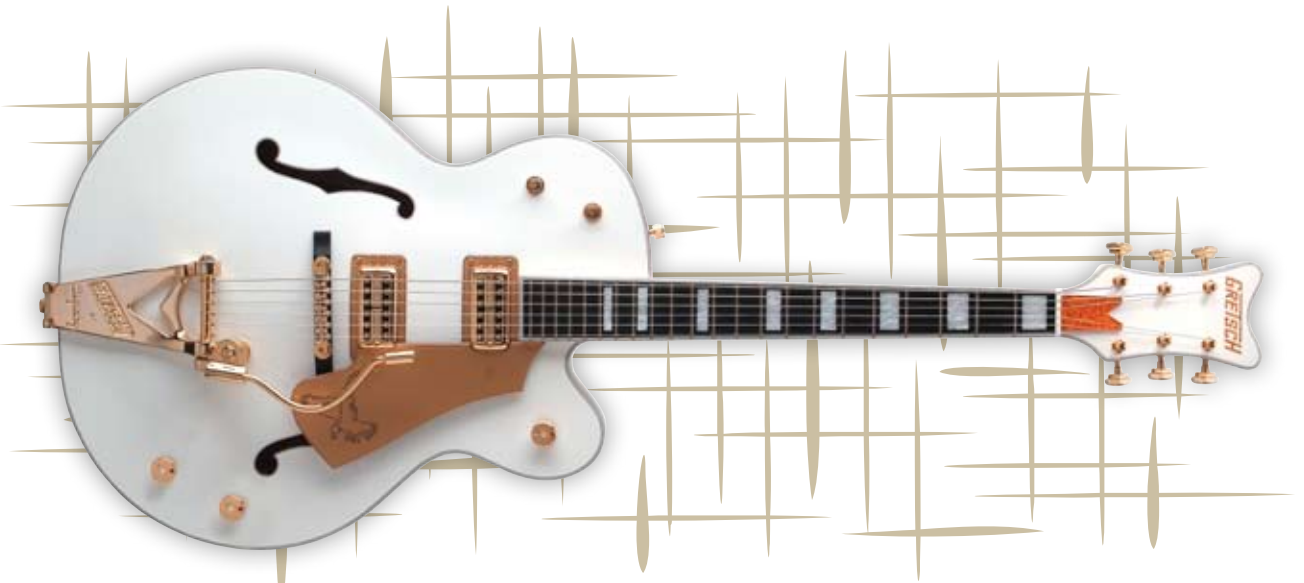

PROFESSIONAL COLLECTION

FALCON™ MODELS

G7593 White Falcon™ I

Striking and luxurious in looks and tone, the G7593 features a 2 1/2" deep single-cutaway body, dual High Sensitive Filter'Tron™ pickups, ebony fingerboard with pearloid block inlays, Grover® Imperial™ machine heads, horizontal Gretsch® headstock logo, Adjusto-Matic™ bridge and Bigsby® B6GW vibrato tailpiece. Gloss White finish with gold hardware and trim.

240-1406-805 G7593 White Falcon™ I, Ebony Fretboard, White

$4,275.00