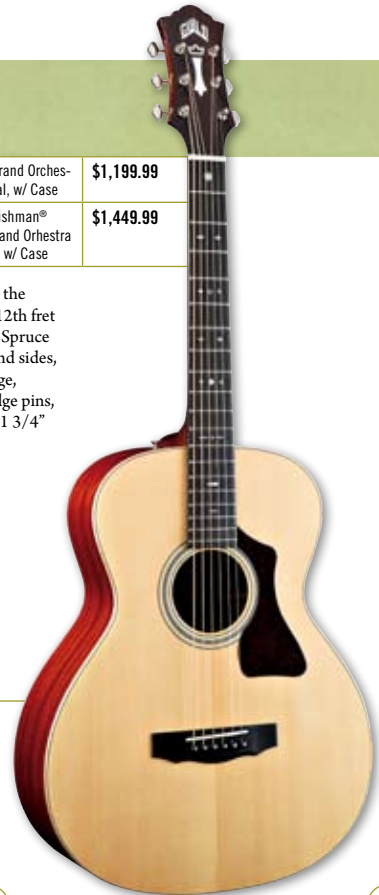

GAD-F40P

381-0800-821	GAD-F40P, Padauk Grand Orchestra 12-Fret, Natural, w/ Case	$1,199.99
381-0806-821	GAD-F40PE w/ Fishman® Matrix™, Padauk Grand Orchestra 12-Fret, Natural, w/ Case	$1,449.99

Grand orchestra guitar based on the 1955 F40 Valencia body shape, 12th fret neck joint, 16" lower bout, solid Spruce top, solid African Padauk back and sides, Rosewood fingerboard and bridge, bone nut and saddle, Ebony bridge pins, Mahogany neck, wood binding, 1 3/4" nut.